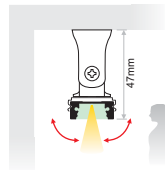

SURFACE C Installation