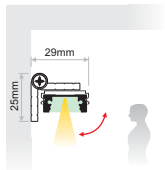

SURFACE B Installation