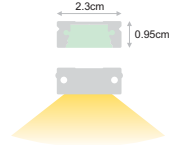

ELECSIA IP67

- ELECSIA IP67 is a custom made linear luminaire available in standard and custom lengths upon request.
- Ensures uniformity and colour consistency of the lighting output.
- Special design and construction to meet the most demanding lighting designs.
- Multiple mounting options (fixed, surface or pendant).
- Long & Short bracket accessory for wall installation.
- Supplied with input cable & IP68 connector as standard.
- Possibility for in-out cables & IP68 connectors upon request as extra.
- L90/B10 > 50.000h, 3 Step MacAdam (for monochromatic models).
- Ingress Protection: IP67

Lighting management options:
On-Off/DALI/0..10V/1..10V/DMX512/PHASE CUT/IR/RF/PUSH BUTTON/Bluetooth