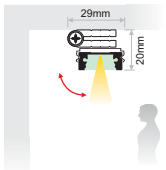

SURFACE A Installation