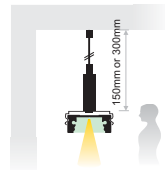

PENDANT Installation

PU (Polyurethane) material:

Tri- component polyurethane, transparent or translucent for homogeneous light dispersion.

Fully compliance with: REACH, RoHS and ELV European Directives.

EC – Directives 89/109 Contact with Food.

Resistance to: Outdoor – Chemicals – Short term water immersion – Hot water.

Thermal Shock – Heat - Abrasion

In accordance to: Florida test, Arizona test, Xenotest, QUV-A test, ACID Rain test ASTM G87, TABER test ASTM D1044, CROCKMETER test ASTM D6279

Marine Type features:

Powder Coating:

Exterior Durability:

Meets qualicoat class 2 requirements after 3 years Florida

Meets AAMA 2604-13 requirements after 5 years Florida

High Resistance to:

Weather, UV, Water and mould growth

WEATHER RESISTANT