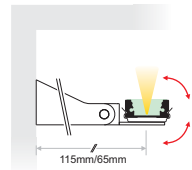

WALL BRACKET
(Long/Short) Installation